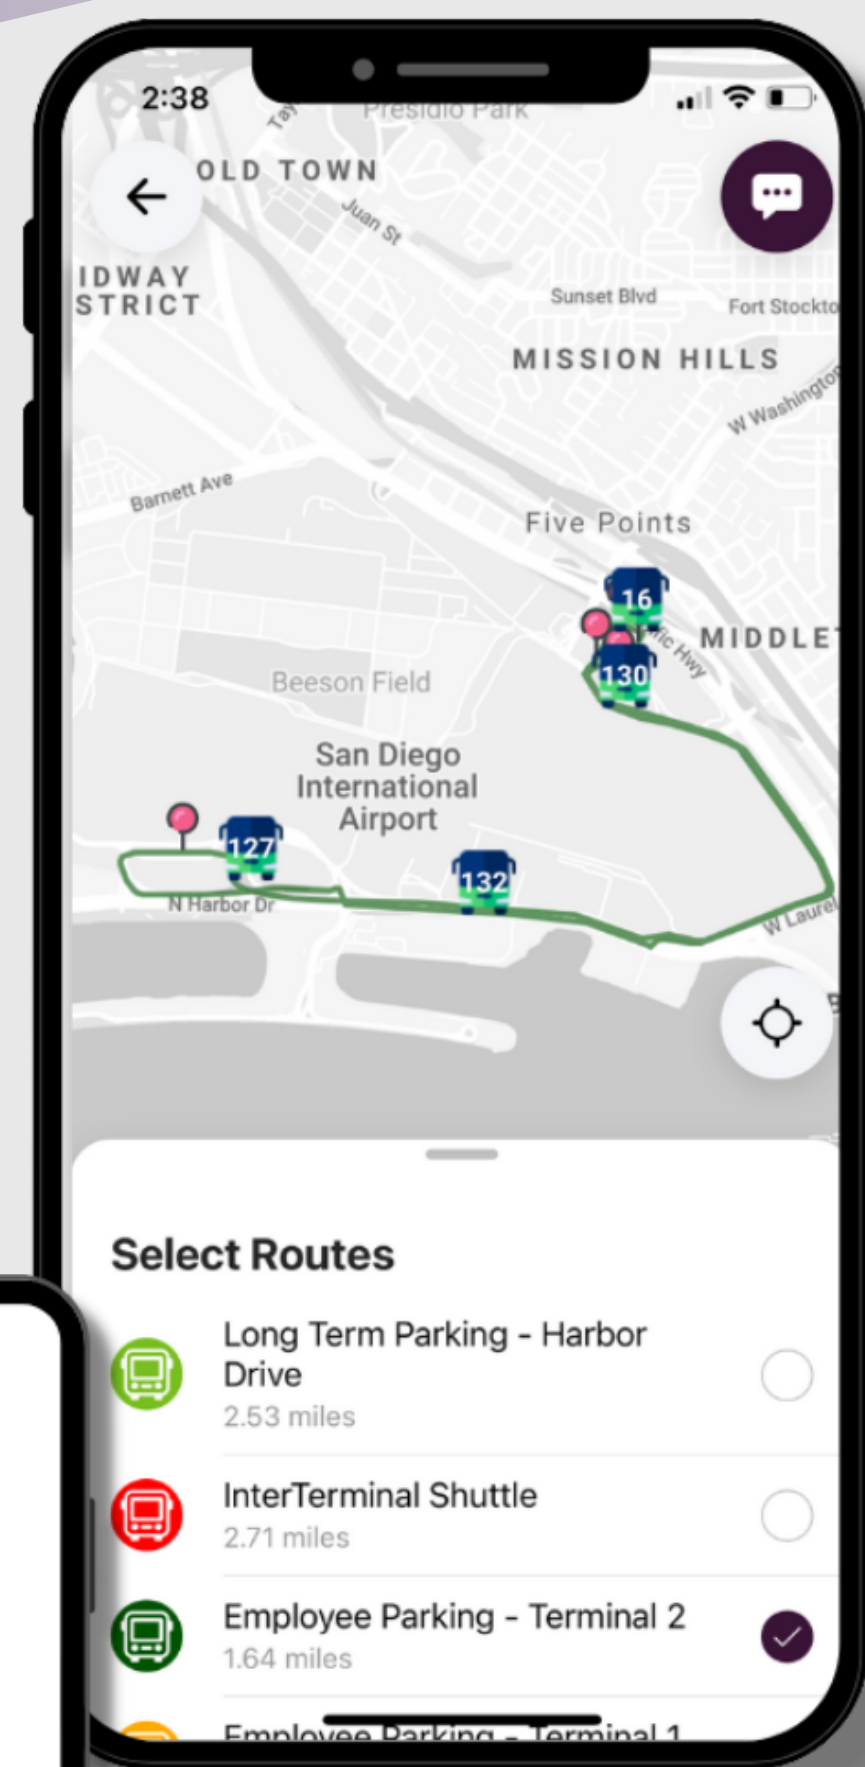

# GET YOUR ROUTE ON THE GO!

View shuttle location, seat availability and ETA's updated in real-time with Endera GO

Scan the QR code below to download the mobile app or look for us on the iTunes & Android Play Store