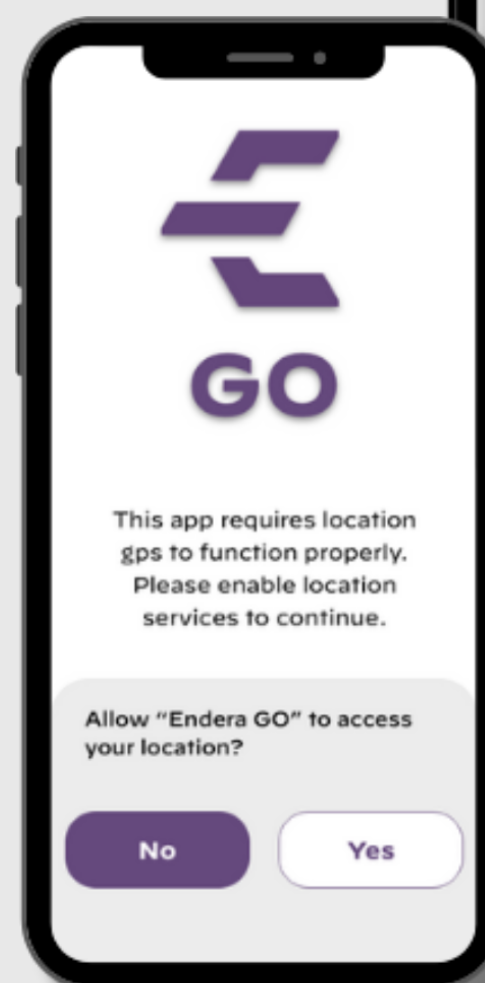

# GET YOUR ROUTE ON THE GO!

View shuttle location, seat availability and ETA's updated in real-time with Endera GO

Scan the QR code below to download the mobile app or look for us on the iTunes & Android Play Store