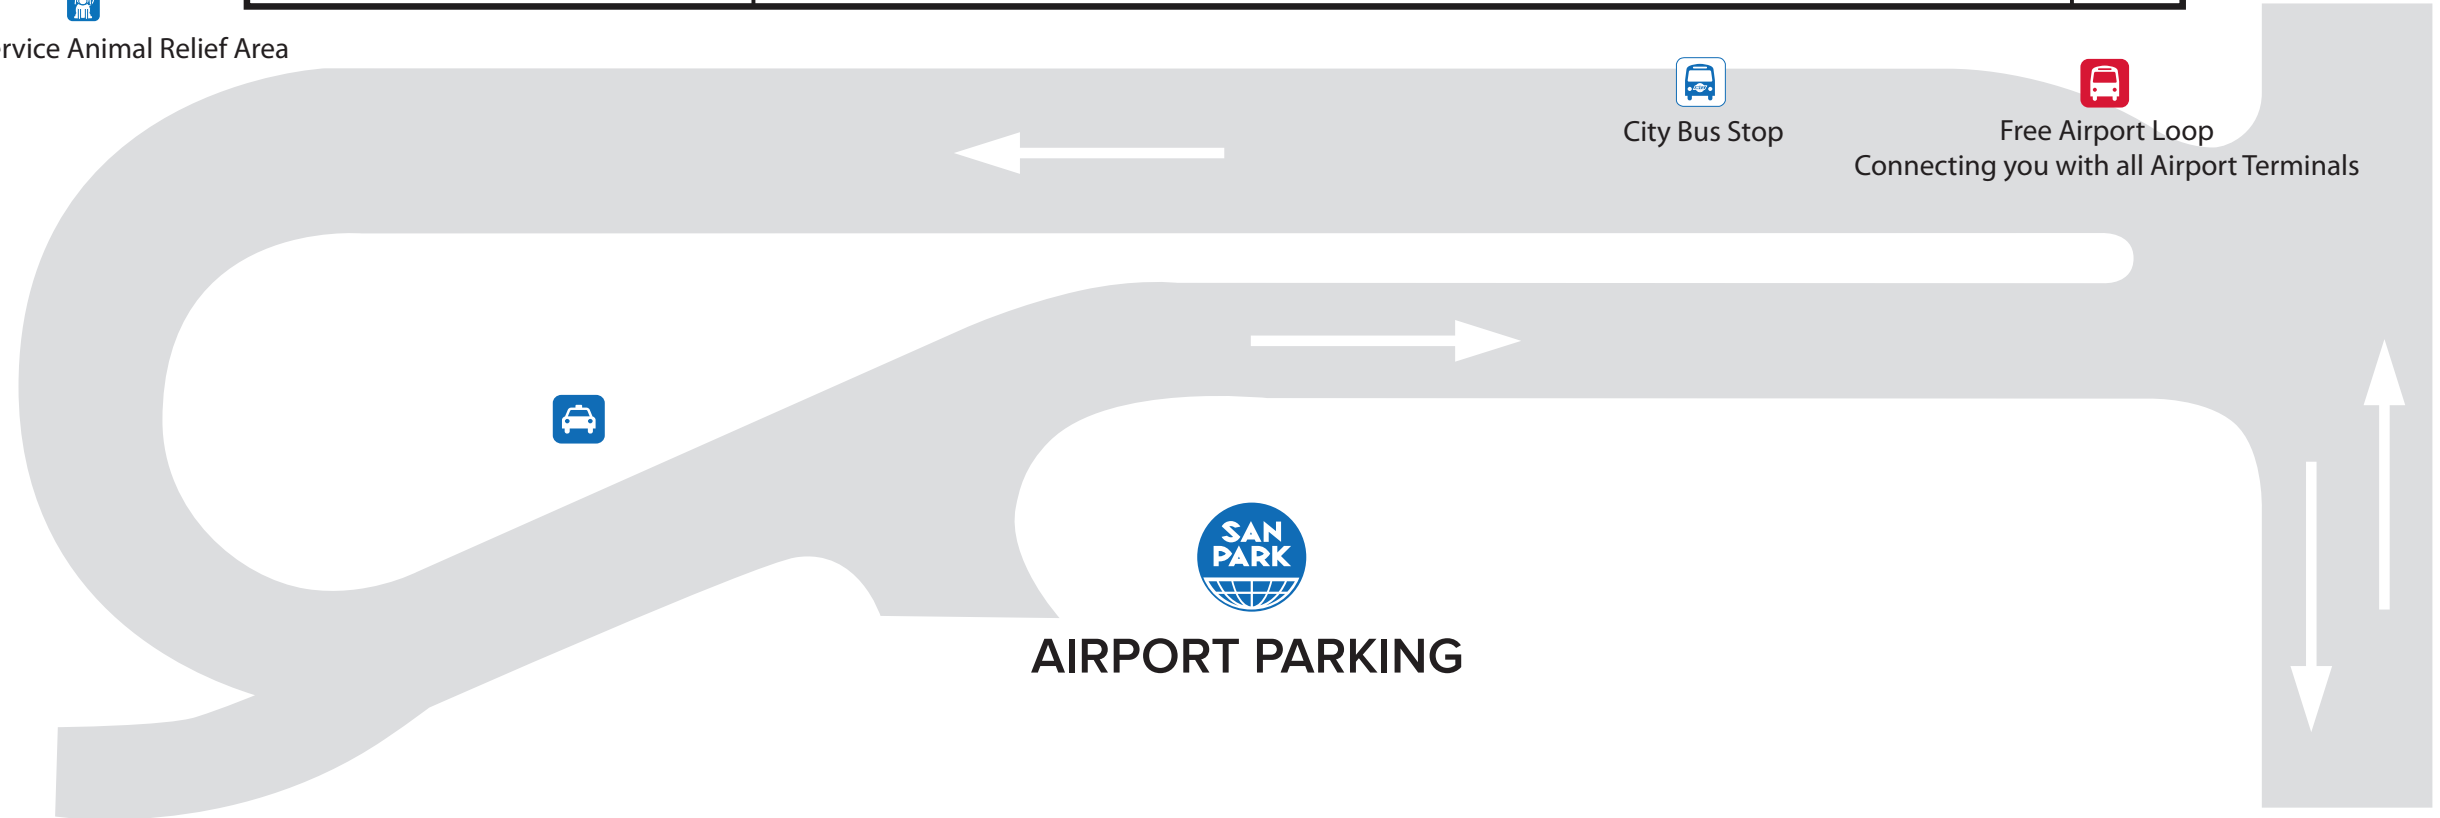

COMMUTER TERMINAL

Legend

-  Automated External Defibrillator (AED)
-  ATM
-  Baggage Claim
-  Baggage Service Office
-  Bus/City Service
-  Cocktails
-  Elevator
-  Gifts & News
-  Free Airport Loop
-  Airport Parking
-  Pet/Service Animal Relief Area
-  Restrooms
-  Taxi
-  Telephone
-  Telephone with Data Port
-  TDD Telecomm. Device for the Deaf
-  Ticket Counter
-  Visual Paging

Pet/Service Animal Relief Area

TERMINAL 2

TERMINAL 1

AIR CARGO BUILDING

COMMUTER TERMINAL