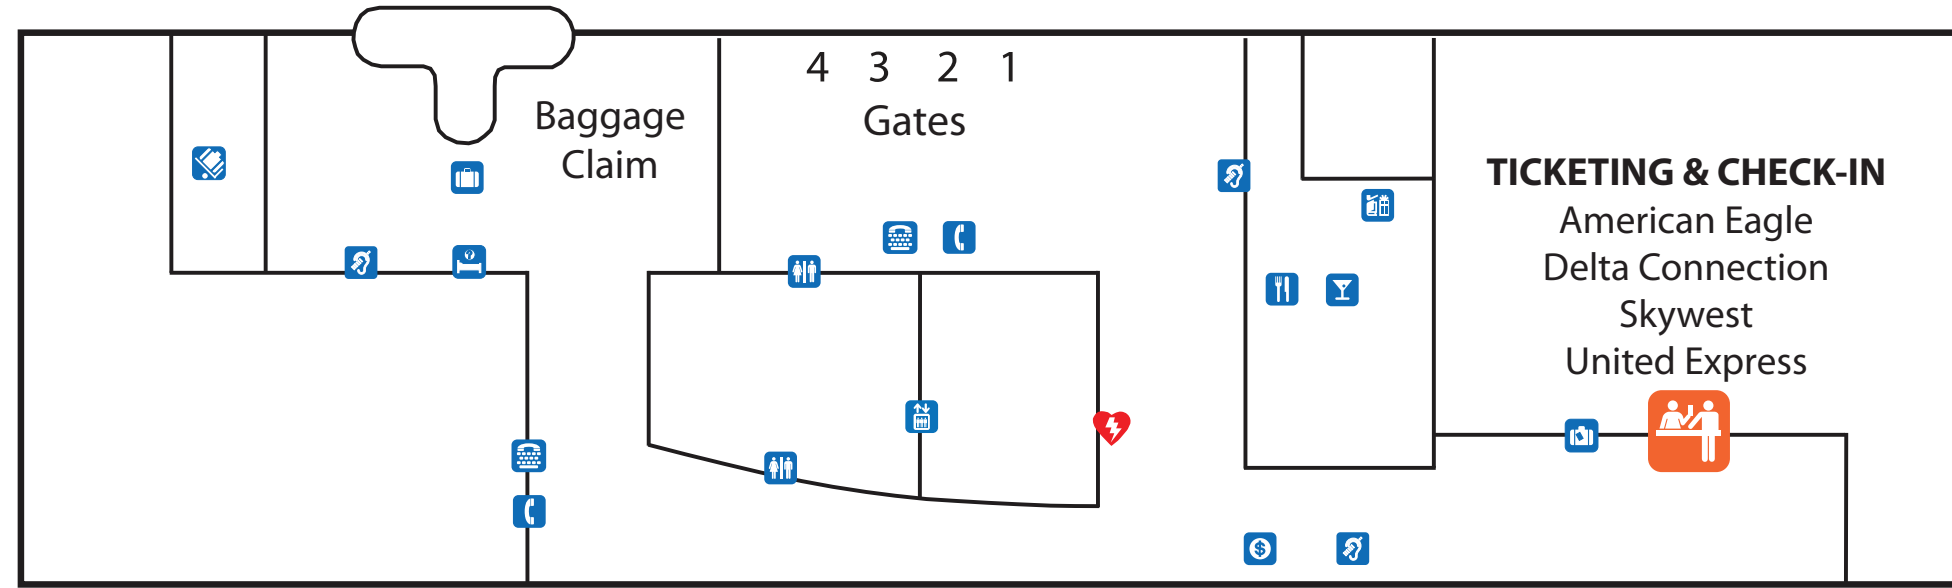

COMMUTER TERMINAL

Legend

-  Automated External Defibrillator (AED)
-  ATM
-  Baggage Claim
-  Baggage Service Office
-  Bus/City Service
-  Cocktails
-  Elevator
-  Gifts & News
-  Free Airport Loop
-  Airport Parking
-  Pet/Service Animal Relief Area
-  Restrooms
-  Taxi
-  Telephone
-  Telephone with Data Port
-  TDD Telecomm. Device for the Deaf
-  Ticket Counter
-  Visual Paging

Pet/Service Animal Relief Area

TERMINAL 2

TERMINAL 1

AIR CARGO BUILDING

COMMUTER TERMINAL