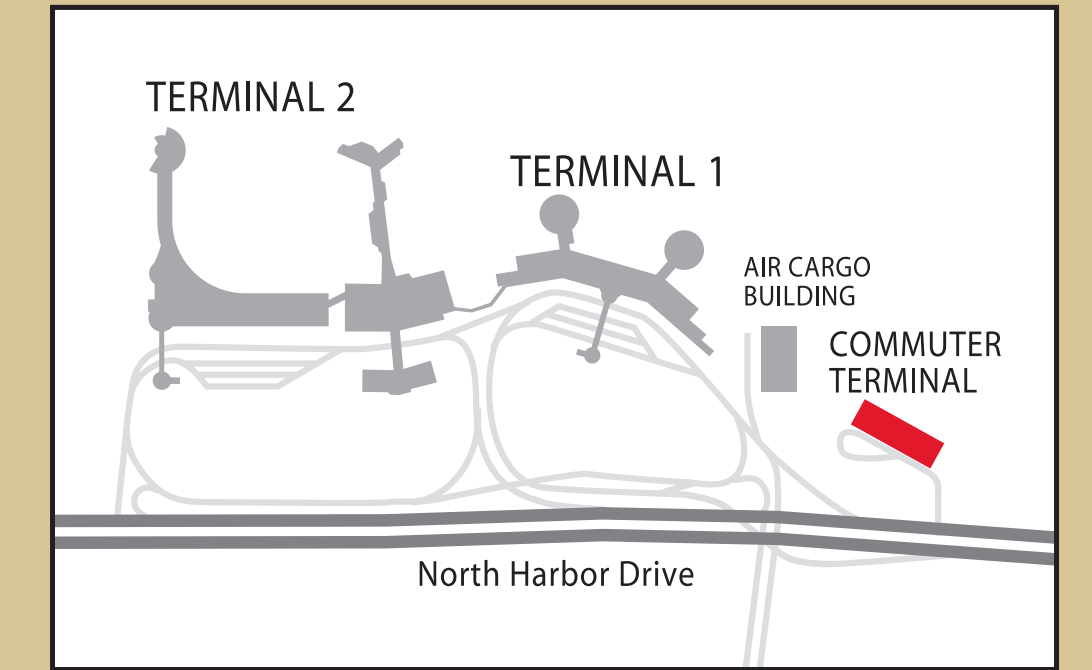

TICKETING & CHECK-IN
 Alaska Commuter
 American Eagle
 Continental Express
 Delta Connection
 Skywest
 United Express

You are in the **COMMUTER TERMINAL**

Pet/Service Animal Relief Area

City Bus Stop

Shuttle to Terminals 1 & 2 (Red Bus)

- | | | | | |
|----------------------------------|-----------------------------|---------------------------|--------------------------------|-------------------------------------|
| Airline Club Room | Baggage Service Office | Escalator | Pet/Service Animal Relief Area | Telephone with Data Port |
| Airport Ambassador/Travelers Aid | Bus/City Service | Foreign Currency Exchange | Restaurants/Food Court | (TDD) Telecomm. Device for the Deaf |
| Automated External Defibrillator | Cocktails | Gifts/News | Restroom | Ticket Counter |
| ATM | Customs & Border Protection | Inter-Terminal Red Bus | Taxi | United Service Organization |
| Baggage Claim | Elevator | Lost & Founds | Telephone | Visual Paging |
| | | Parking | | |